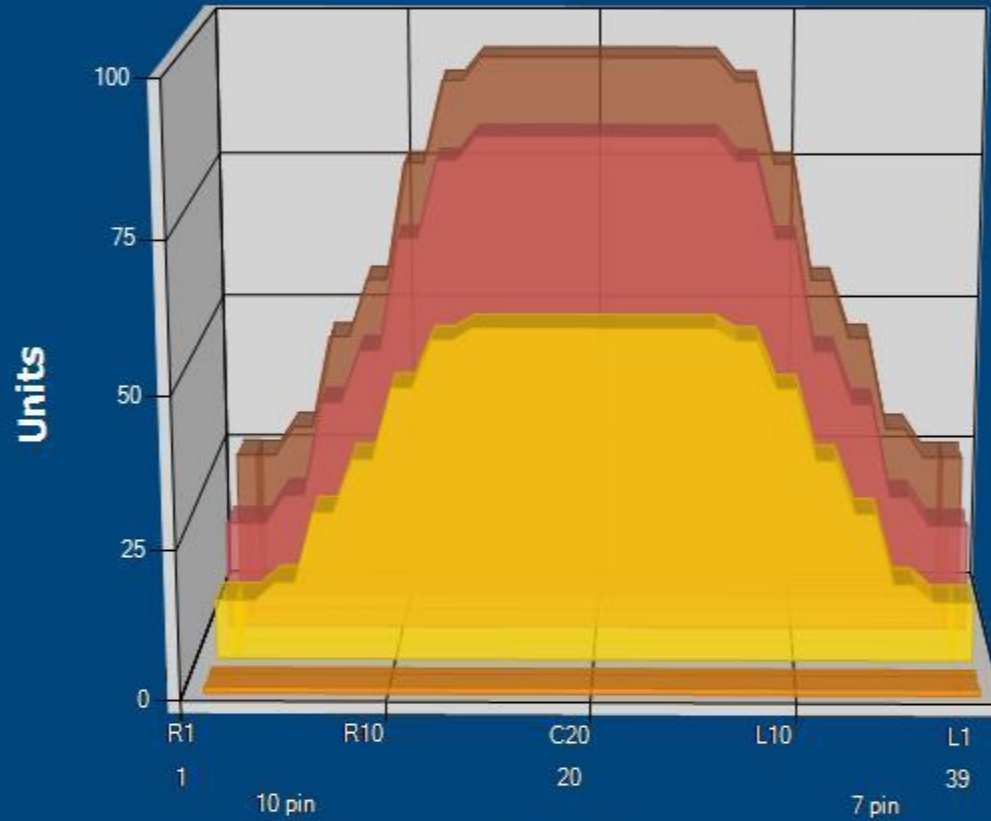

KESÄKISA2019

Conditioner:
Cleaner:

Zone Configuration

Cleaner Transition

- Zone 1
- Zone 2
- Zone 3
- Zone 4

Boards

Mode: Clean and Condition
 Speed: Quick Clean
 Start Cleaner Spray: 0 Feet
 Start Squeegee: 0 Feet
 Start Conditioning: 6 Inches
 Split Pattern: No

Zone 1	Avg	Ratio	Zone 2	Avg	Ratio
Left	35.4	2.7 : 1	Left	28.4	3.0 : 1
Right	35.4	2.7 : 1	Right	28.4	3.0 : 1
Center	94.0		Center	84.0	

Zone 3	Avg	Ratio	Zone 4	Avg	Ratio
Left	17.2	3.3 : 1	Left	1.0	1.0 : 1
Right	17.2	3.3 : 1	Right	1.0	1.0 : 1
Center	56.0		Center	1.0	

Pattern Information

Date: 3-Jul-19
 Pattern Type:
 Pattern Difficulty:
 Pattern Designer:
 Pattern Volume (ml): 22,44

Surface Information

Surface Type: Synthetic
 Surface Brand: Brunswick Glo Anvil - 3/8"
 Age:

Lane Cleaner: Brunswick Max 10
 Cleaner Mixture Ratio: : 1
 Cleaner Transition Distance: Authority22
 Cleaner Spray End Distance: 51 Envoy
 Lane Conditioner: Brunswick Devy V30

Notes

Zone	1	2	3	4	5	6	7	8
Zone End Distance	5	14	28	39				
Zone Ratio L	2,6 : 1	2,9 : 1	3,2 : 1	1,0 : 1	### : 1	### : 1	### : 1	### : 1
Zone Ratio R	2,6 : 1	2,9 : 1	3,2 : 1	1,0 : 1	### : 1	### : 1	### : 1	### : 1
Zone Volume (ml)	5,37	8,41	8,66	0,00	0,00	0,00	0,00	0,00