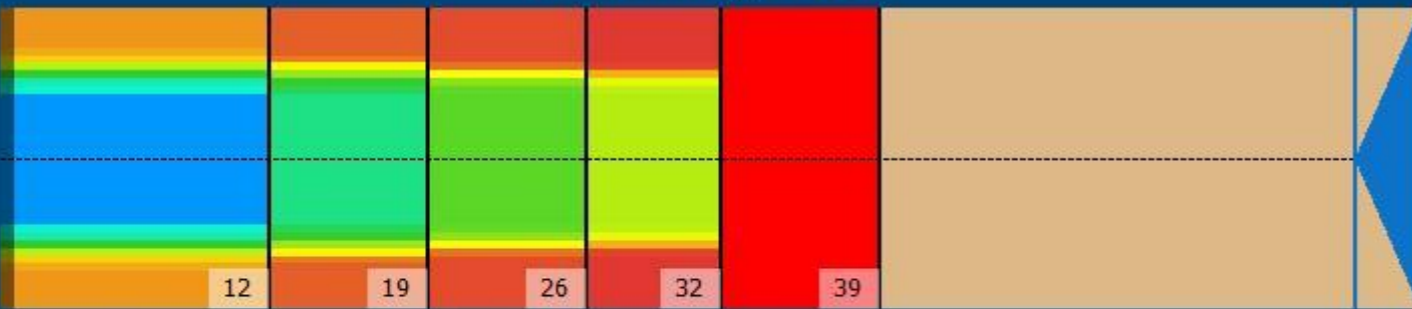

KESÄKISA2020

Conditioner:
Cleaner:

Zone Configuration

Cleaner Transition