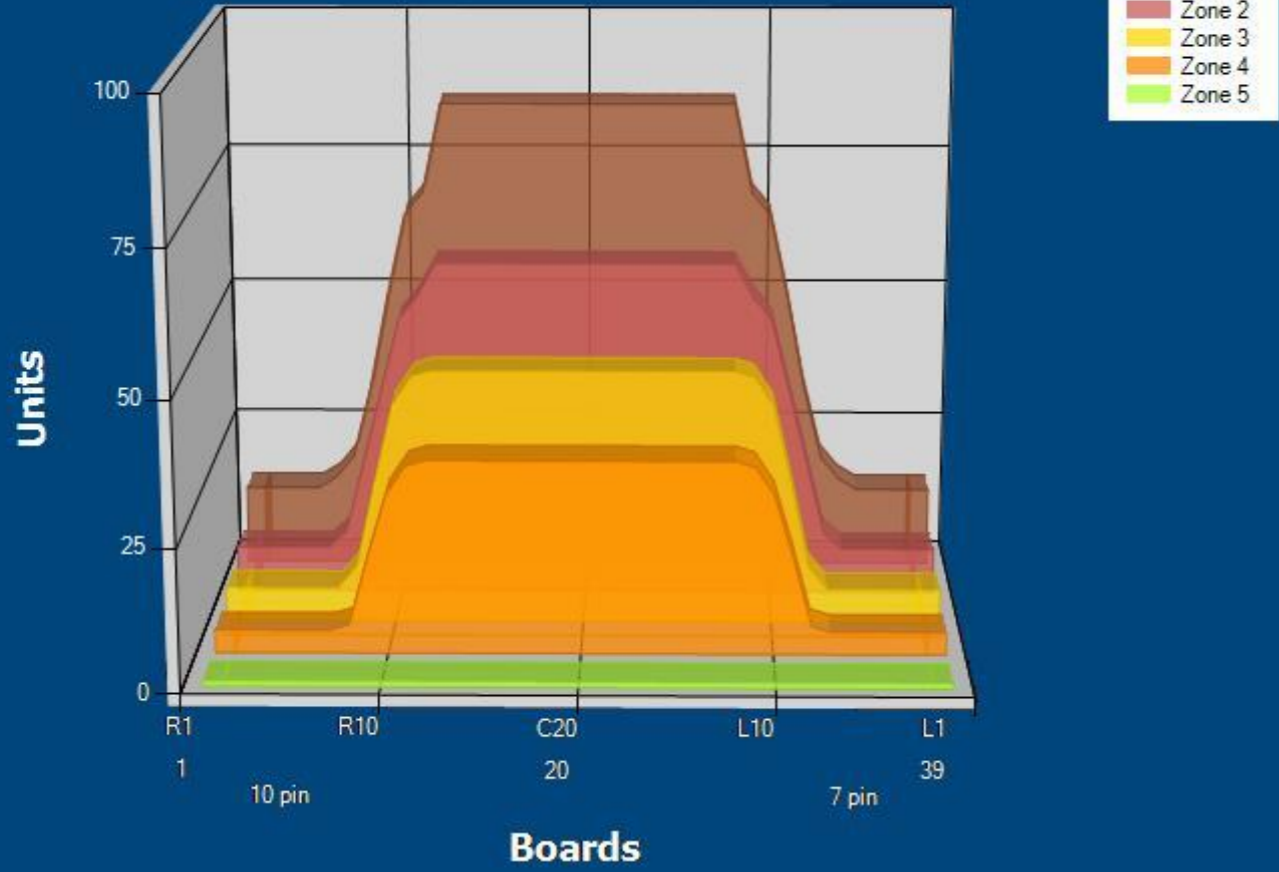

KESÄKISA2020

Conditioner:
Cleaner:

Zone Configuration

Cleaner Transition

- Zone 1
- Zone 2
- Zone 3
- Zone 4
- Zone 5

Mode: Clean and Condition
Speed: Quick Clean
Start Cleaner Spray: 0 Feet
Start Squeegee: 0 Feet
Start Conditioning: 6 Inches
Split Pattern: No

Zone 1	Avg	Ratio	Zone 2	Avg	Ratio
Left	15.6	5.4 : 1	Left	8.6	7.0 : 1
Right	15.6	5.4 : 1	Right	8.6	7.0 : 1
Center	85.0		Center	60.0	
Zone 3	Avg	Ratio	Zone 4	Avg	Ratio
Left	6.0	7.5 : 1	Left	4.0	8.5 : 1
Right	6.0	7.5 : 1	Right	4.0	8.5 : 1
Center	45.0		Center	34.0	
Zone 5	Avg	Ratio			
Left	1.0	1.0 : 1			
Right	1.0	1.0 : 1			
Center	1.0				

Pattern Information

Date: 1-Jul-20
Pattern Type:
Pattern Difficulty:
Pattern Designer:
Pattern Volume (ml): 20,02

Pattern Parameters

Pattern Number:
Pattern Name: Kouvolan kesäkisa 2020
Mode: Clean & Oil
Forward Speed: Max Clean
Start Cleaner Spray: 0
Start Squeegee: 0
Start Oiling: 6
Split Pattern: No

Supplies Information

Lane Cleaner: Brunswick Devy V30
Cleaner Mixture Ratio: : 1
Cleaner Transition Distance:
Cleaner Spray End Distance: 53
Lane Conditioner: Brunswick MAX10

Notes:

Surface Information

Surface Type: Synthetic
Surface Brand: Brunswick Anvil Lane
Age:

Zone	1	2	3	4	5	6	7	8
Zone End Distance	12	19	26	32	39			
Zone Ratio	L: 5,4 : 1	6,9 : 1	7,5 : 1	8,5 : 1	1,0 : 1	### : 1	### : 1	### : 1
	R: 5,4 : 1	6,9 : 1	7,5 : 1	8,5 : 1	1,0 : 1	### : 1	### : 1	### : 1
Zone Volume (ml)	10,52	4,31	3,18	2,01	0,00	0,00	0,00	0,00