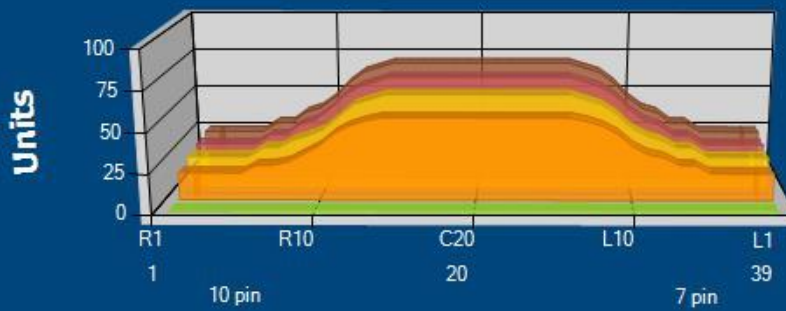

KESÄ23

Conditioner: Logic Cleaner: MAX10
 Pattern Distance: 390 Cleaner Distance: 520
 Volume: 22.06

Zone Configuration

Boards

Zone	Ava	Ratio
Zone 1		
Left	26.40	2.65 : 1
Right	26.40	2.65 : 1
Center	70.00	
Zone 2		
Left	24.40	2.70 : 1
Right	24.40	2.70 : 1
Center	86.00	
Zone 3		
Left	22.40	2.68 : 1
Right	22.40	2.68 : 1
Center	60.00	
Zone 4		
Left	19.00	2.74 : 1
Right	19.00	2.74 : 1
Center	52.00	
Zone 5		
Left	1.00	1.00 : 1
Right	1.00	1.00 : 1
Center	1.00	

Volume by Board